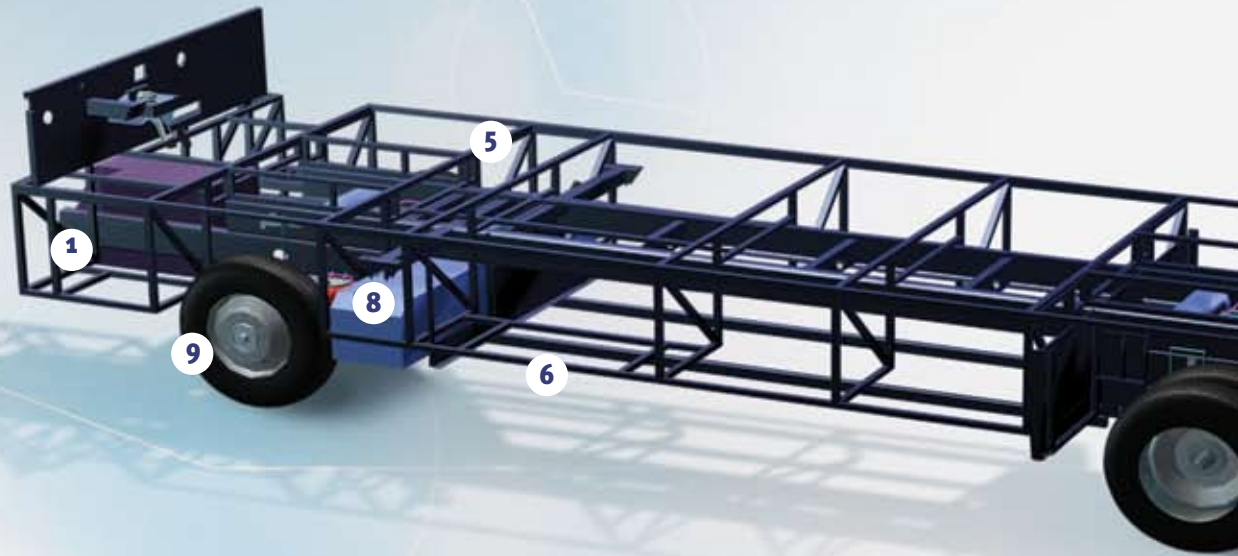

## CHARCOAL

Go ahead. Play hard. We're built for it.

2007 SIMBA DIESEL

RR4R - RAISED RAIL CHASSIS

- 1** Stacked aluminum charged air cooler, aluminum radiator and external aluminum transmission cooler for optimum heat transfer and cooling.
- 2** Allison® 3000 MH 6-Speed World Transmission and electronic shifter for smooth, even shifting and added horsepower and torque. Gross combined weight rating of 33,000 pounds for a solidly built coach.
- 3** Unique 5-degree rear axle tilt for perfect alignment of engine, transmission and rear end to minimize drivetrain stress and noise.
- 4** Active suspension control system with four air bags and gas shock absorbers, with superior front-to-rear balance and sway reduction, giving superb ride and handling. Automatic traction control (ATC) eliminates wheel spin during acceleration.
- 5** Manual hydraulic leveling system (3-point leveling system, 32,000 lbs. rated) to adjust coach level for passengers' ease in entry and exit.
- 6** Heavy-duty steel undercarriage and firewall provide strength and durability.
- 7** Electronically controlled exhaust braking system, with chrome exhaust tip for engine, provides smooth braking with four-wheel anti-lock braking system (ABS) with full air brakes (drum).
- 8** Fuel tank capacity of 75 gallons and dual fuel fill for your driving and fill-up convenience.
- 9** Radial tires (255/70R/22.5) let you drive with peace of mind.
- 10** A 7,000 lb. newly designed hitch receiver with connector.

#### AIR BAG SUSPENSION

The active suspension automatically adjusts the pressure of the air bags as you drive and virtually eliminates nosediving and the side-to-side body sway associated with high wind conditions, curvy roads and emergency maneuvers.