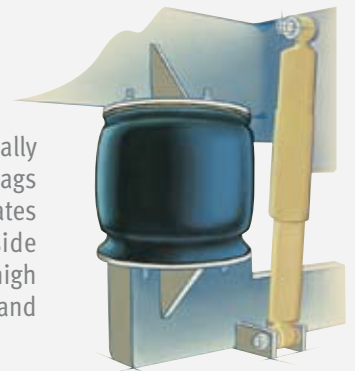

## CHARCOAL

Go ahead. Play hard. We're built for it.

2007 SIMBA DIESEL

RR4R - RAISED RAIL CHASSIS

- 1** Stacked aluminum charged air cooler, aluminum radiator and external aluminum transmission cooler for optimum heat transfer and cooling.
- 2** Allison® 3000 MH 6-Speed World Transmission and electronic shifter for smooth, even shifting and added horsepower and torque. Gross combined weight rating of 33,000 pounds for a solidly built coach.
- 3** Unique 5-degree rear axle tilt for perfect alignment of engine, transmission and rear end to minimize drivetrain stress and noise.
- 4** Active suspension control system with four air bags and gas shock absorbers, with superior front-to-rear balance and sway reduction, giving superb ride and handling. Automatic traction control (ATC) eliminates wheel spin during acceleration.
- 5** Manual hydraulic leveling system (3-point leveling system, 32,000 lbs. rated) to adjust coach level for passengers' ease in entry and exit.
- 6** Heavy-duty steel undercarriage and firewall provide strength and durability.
- 7** Electronically controlled exhaust braking system, with chrome exhaust tip for engine, provides smooth braking with four-wheel anti-lock braking system (ABS) with full air brakes (drum).
- 8** Fuel tank capacity of 75 gallons and dual fuel fill for your driving and fill-up convenience.
- 9** Radial tires (255/70R/22.5) let you drive with peace of mind.
- 10** A 7,000 lb. newly designed hitch receiver with connector.

#### AIR BAG SUSPENSION

The active suspension automatically adjusts the pressure of the air bags as you drive and virtually eliminates nosediving and the side-to-side body sway associated with high wind conditions, curvy roads and emergency maneuvers.