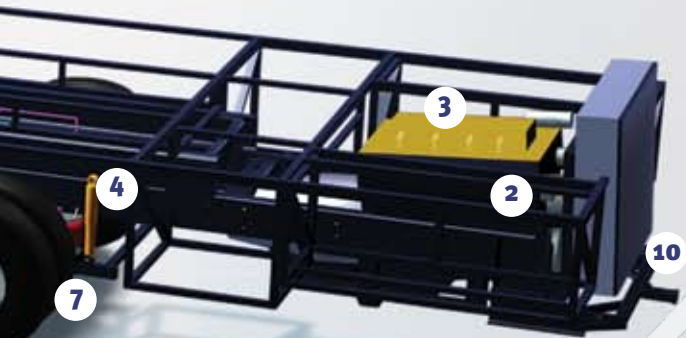

## CHARCOAL

Go ahead. Play hard. We're built for it.

2007 SIMBA DIESEL

RR4R - RAISED RAIL CHASSIS

- 1** Stacked aluminum charged air cooler, aluminum radiator and external aluminum transmission cooler for optimum heat transfer and cooling.
- 2** Allison® 3000 MH 6-Speed World Transmission and electronic shifter for smooth, even shifting and added horsepower and torque. Gross combined weight rating of 33,000 pounds for a solidly built coach.
- 3** Unique 5-degree rear axle tilt for perfect alignment of engine, transmission and rear end to minimize drivetrain stress and noise.
- 4** Active suspension control system with four air bags and gas shock absorbers, with superior front-to-rear balance and sway reduction, giving superb ride and handling. Automatic traction control (ATC) eliminates wheel spin during acceleration.
- 5** Manual hydraulic leveling system (3-point leveling system, 32,000 lbs. rated) to adjust coach level for passengers' ease in entry and exit.
- 6** Heavy-duty steel undercarriage and firewall provide strength and durability.
- 7** Electronically controlled exhaust braking system, with chrome exhaust tip for engine, provides smooth braking with four-wheel anti-lock braking system (ABS) with full air brakes (drum).
- 8** Fuel tank capacity of 75 gallons and dual fuel fill for your driving and fill-up convenience.
- 9** Radial tires (255/70R/22.5) let you drive with peace of mind.
- 10** A 7,000 lb. newly designed hitch receiver with connector.

#### AIR BAG SUSPENSION

The active suspension automatically adjusts the pressure of the air bags as you drive and virtually eliminates nosediving and the side-to-side body sway associated with high wind conditions, curvy roads and emergency maneuvers.