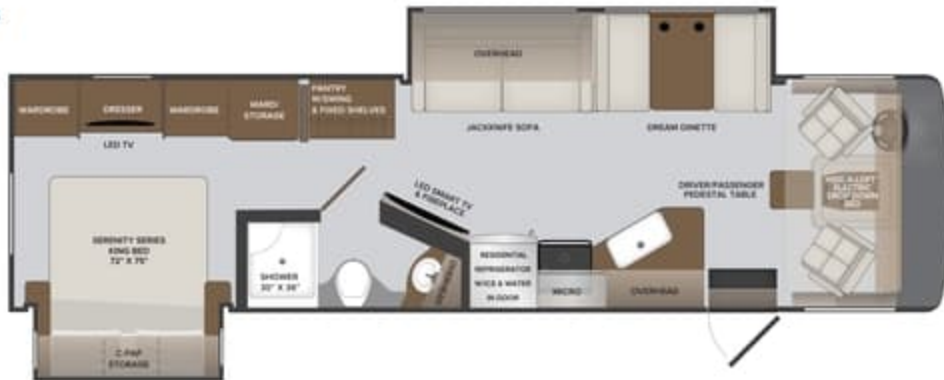

**FLOORPLANS**

32RW | 33HB | 34MB | 36DB

Options: 096 | 105 | 126 | 131 | 194 | 230 | 407 | 435 | 470 | 471 | 472 | 580 | 605

**TOP FLOORPLAN FEATURES**

**34MB**

1. Sleeps up to 6
2. Deep Pantry Storage Functions as a Lazy Susan with Additional Storage Shelves
3. Jackknife Sofa
4. IllumaPlex Control System w/ App
5. Power Ceiling Vents
6. Generous Wardrobe and Dresser Bedroom Storage