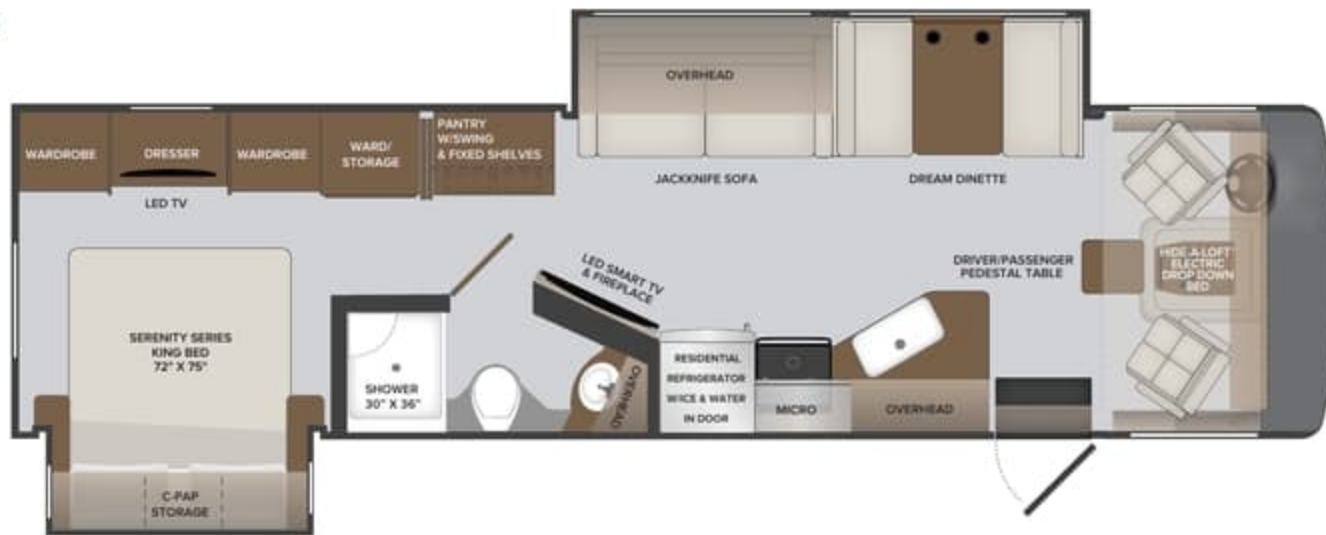

**FLOORPLANS**

32RW | 33HB | 34MB | 36DB

Options: 096 | 105 | 126 | 131 | 194 | 230 | 407 | 435 | 470 | 471 | 472 | 580 | 605

**TOP FLOORPLAN FEATURES**

**34MB**

1. Sleeps up to 6
2. Deep Pantry Storage Functions as a Lazy Susan with Additional Storage Shelves
3. Jackknife Sofa
4. IllumaPlex Control System w/ App
5. Power Ceiling Vents
6. Generous Wardrobe and Dresser Bedroom Storage